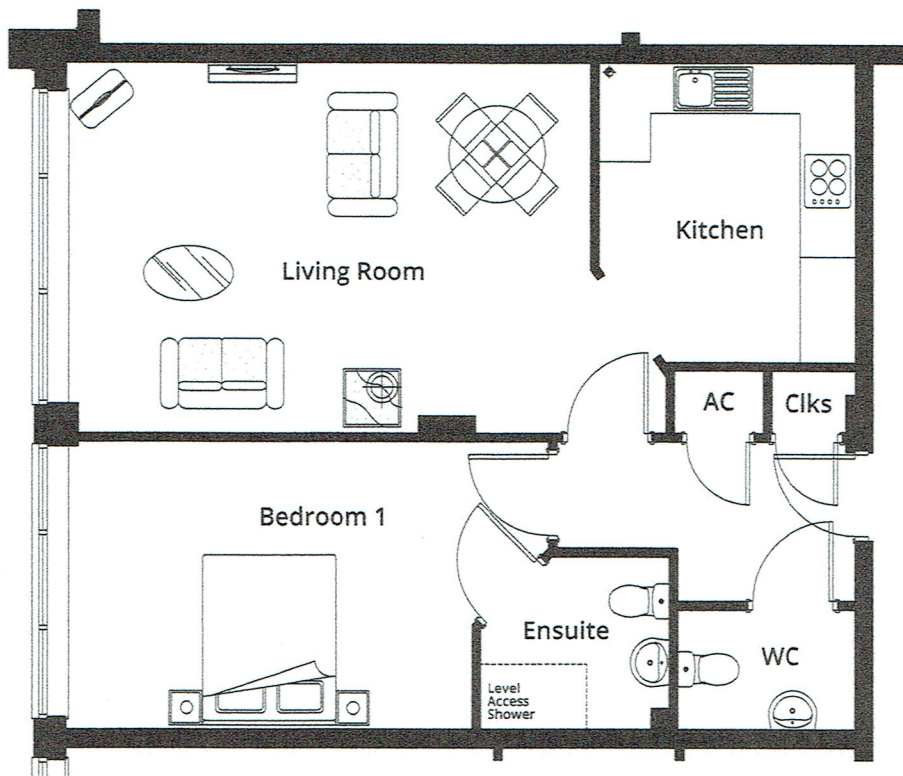

honeybourne  
gate hg

One bedroom  
apartment:

2

Total internal floor area: **66.1m<sup>2</sup>**

**Living Room**

5.30 x 3.80 (17'5" x 12'6")

**Kitchen**

3.10 x 2.60 (10'2" x 8'6")

**Bedroom 1**

4.10 x 2.95 (13'5" x 9'8")