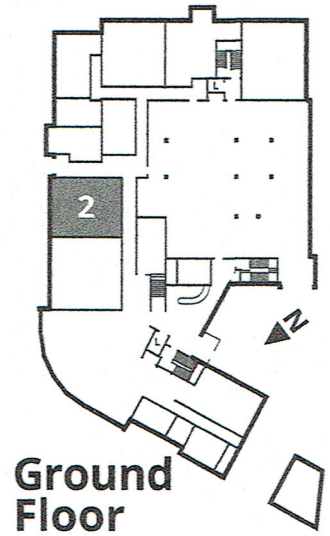

honeybourne  
gate hg

One bedroom  
apartment:

2

Total internal floor area: **66.1m<sup>2</sup>**

**Living Room**

5.30 x 3.80 (17'5" x 12'6")

**Kitchen**

3.10 x 2.60 (10'2" x 8'6")

**Bedroom 1**

4.10 x 2.95 (13'5" x 9'8")