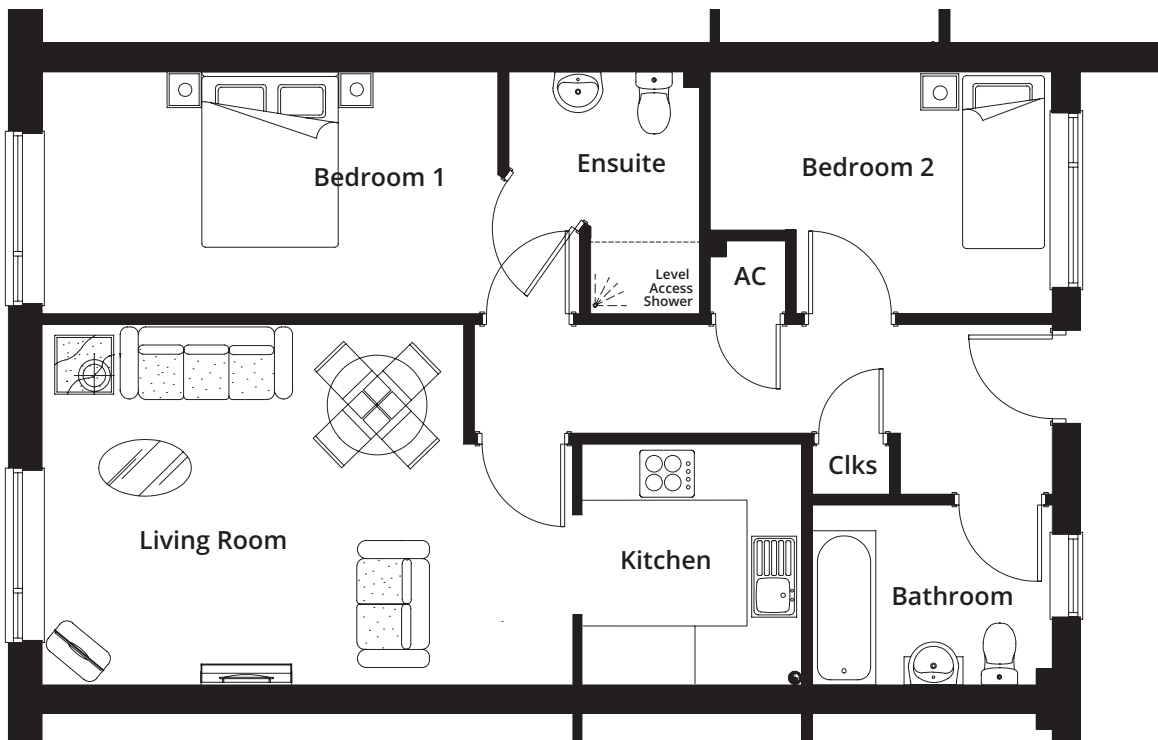

honeybourne gate **hg**

10

Two bedroom
apartment:

10

1st
Floor

Total internal floor area: **75.5m²**

Living Room

5.25 x 3.60m (17'3" x 11'10")

Kitchen

2.40 x 2.20m (7'11" x 7'3")

Bedroom 1

4.55 x 2.40m (14'11" x 7'10")

Bedroom 2

3.35 x 2.40m (11' x 7'11")