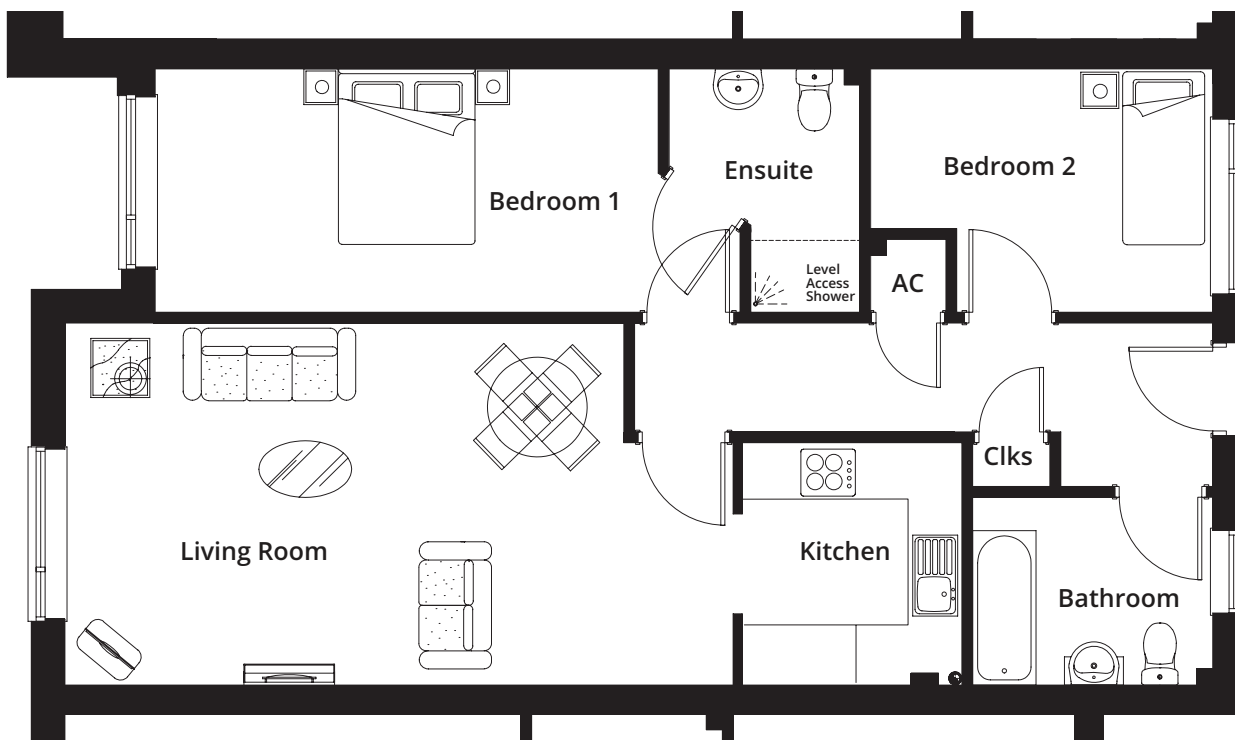

honeybourne gate **hg**

Two bedroom
apartment:

11

This layout also applies to apartments: 25 (2nd floor) and 37 (3rd floor).

Total internal floor area: **82.6m²**

Living Room

6.60 x 3.65m (21'8" x 12')

Kitchen

2.40 x 2.15m (7'11" x 7'1")

Bedroom 1

5.00 x 2.40m (16'5" x 7'11")

Bedroom 2

3.35 x 2.45m (11' x 8')