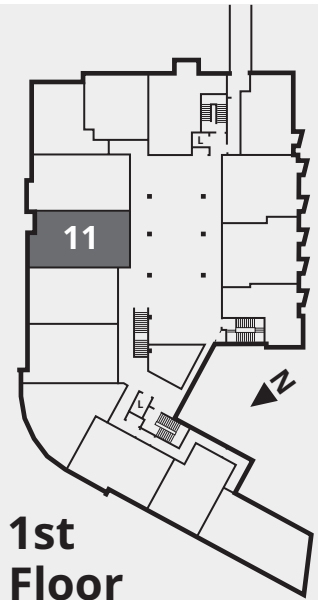

honeybourne gate **hg**

Two bedroom
apartment:

11

This layout also applies to apartments: 25 (2nd floor) and 37 (3rd floor).

Total internal floor area: **82.6m²**

Living Room

6.60 x 3.65m (21'8" x 12')

Kitchen

2.40 x 2.15m (7'11" x 7'1")

Bedroom 1

5.00 x 2.40m (16'5" x 7'11")

Bedroom 2

3.35 x 2.45m (11' x 8')