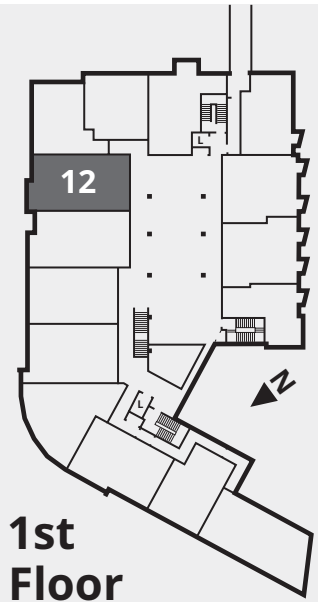

honeybourne gate hg

Two bedroom apartment:

12

This layout also applies to apartments: 26 (2nd floor), 38 (3rd floor) and 50 (4th floor).

Total internal floor area: **84.7m<sup>2</sup>**

**Living Room**

6.20 x 3.60m (20'4" x 11'10")

**Kitchen**

2.40 x 2.15m (7'11" x 7'1")

**Bedroom 1**

5.40 x 2.40m (17'9" x 7'11")

**Bedroom 2**

3.35 x 2.45m (11' x 8')