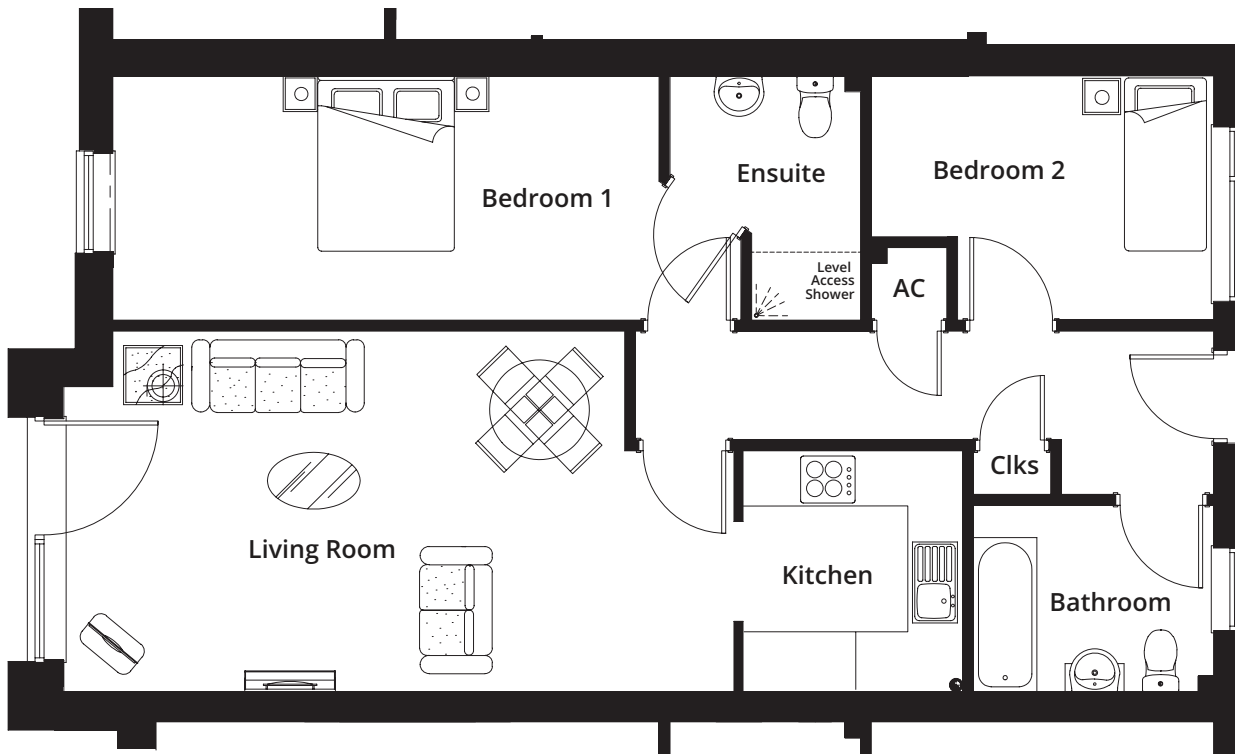

honeybourne gate hg

Two bedroom apartment:

12

This layout also applies to apartments: 26 (2nd floor), 38 (3rd floor) and 50 (4th floor).

Total internal floor area: **84.7m<sup>2</sup>**

**Living Room**

6.20 x 3.60m (20'4" x 11'10")

**Kitchen**

2.40 x 2.15m (7'11" x 7'1")

**Bedroom 1**

5.40 x 2.40m (17'9" x 7'11")

**Bedroom 2**

3.35 x 2.45m (11' x 8')