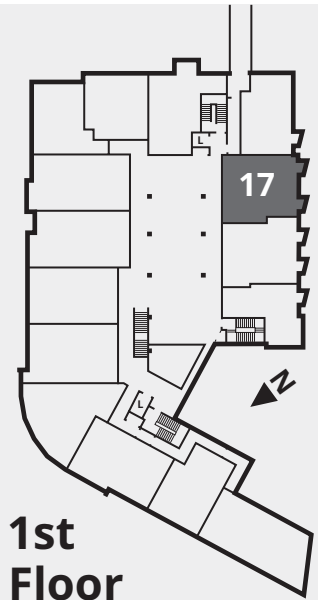

honeybourne gate **hg**

Two bedroom
apartment:

17

Total internal floor area: **76.3m²**

Living Room

5.20 x 3.55 (17'1" x 11'8")

Kitchen

2.30 x 2.15 (7'7" x 7'1")

Bedroom 1

3.75 x 2.95 (12'4" x 9'8")

Bedroom 2

2.95 x 2.90 (9'8" x 9'6")