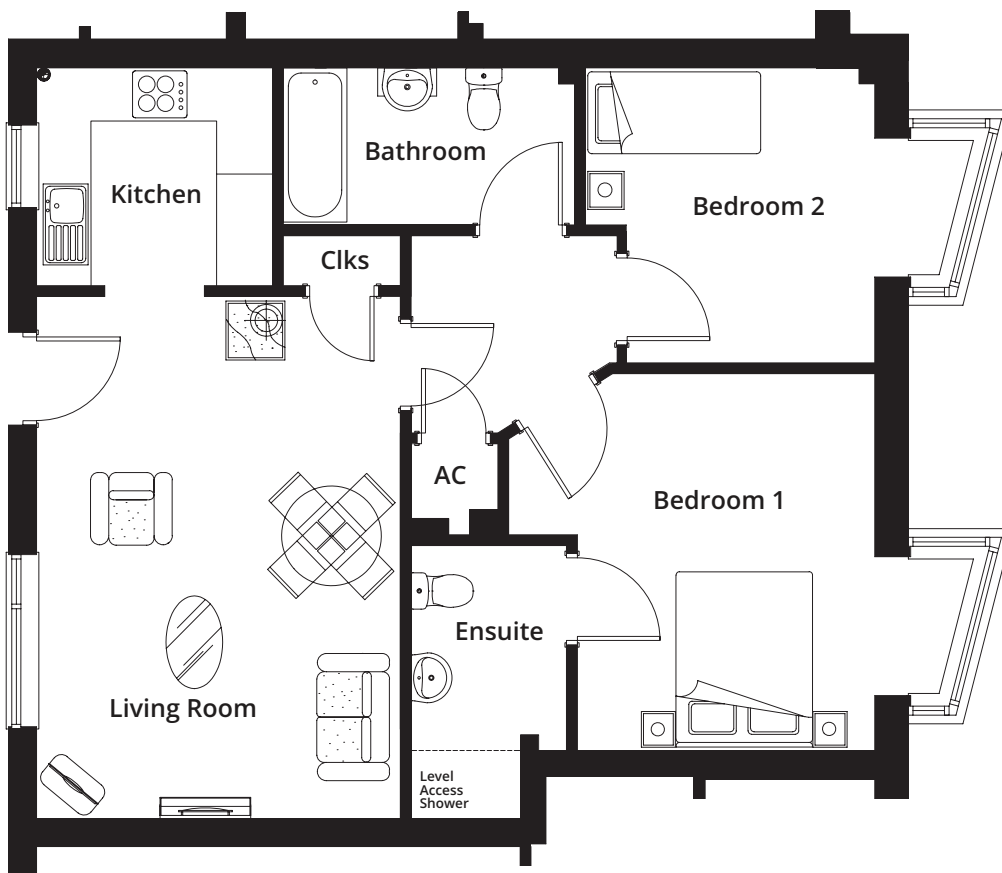

honeybourne gate **hg**

Two bedroom
apartment:

17

Total internal floor area: **76.3m²**

Living Room

5.20 x 3.55 (17'1" x 11'8")

Kitchen

2.30 x 2.15 (7'7" x 7'1")

Bedroom 1

3.75 x 2.95 (12'4" x 9'8")

Bedroom 2

2.95 x 2.90 (9'8" x 9'6")