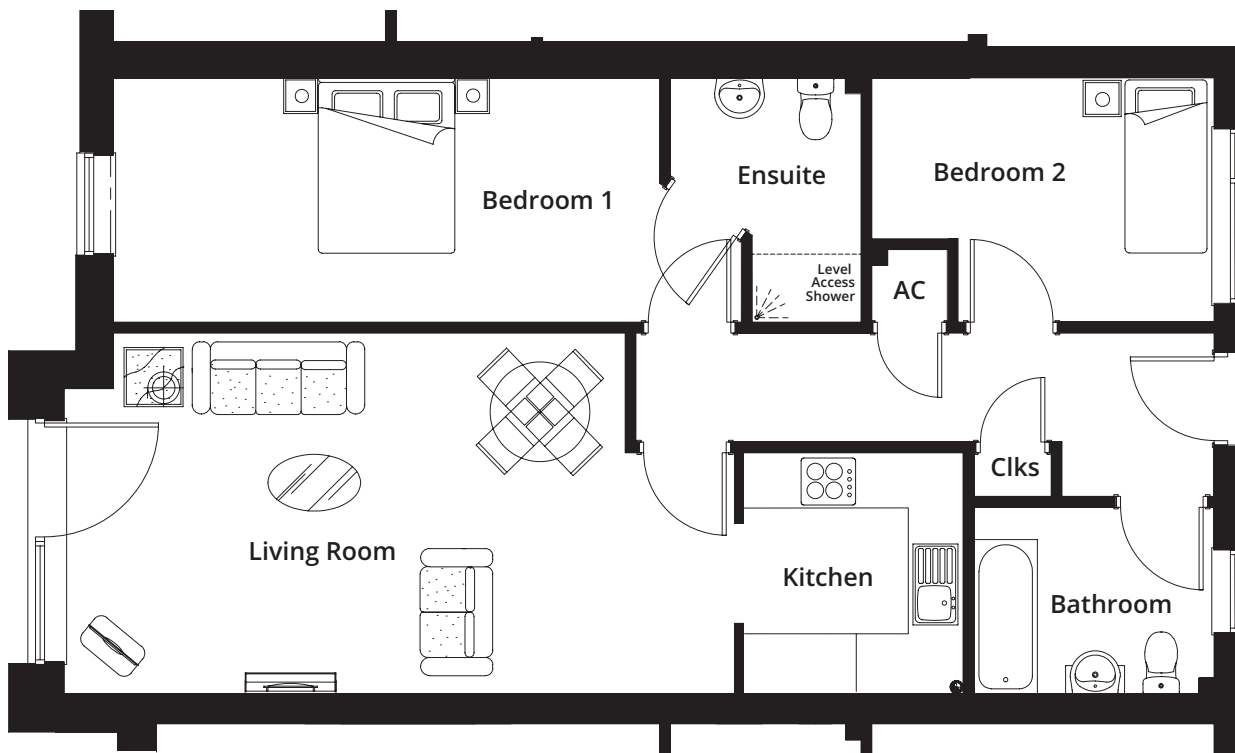

honeybourne gate **hg**

Two bedroom
apartment:

26

2nd
Floor

This layout also applies to apartments: 12 (1st floor), 38 (3rd floor) and 50 (4th floor).

Total internal floor area: **84.7m²**

Living Room

6.20 x 3.60m (20'4" x 11'10")

Kitchen

2.40 x 2.15m (7'11" x 7'1")

Bedroom 1

5.40 x 2.40m (17'9" x 7'11")

Bedroom 2

3.35 x 2.45m (11' x 8')