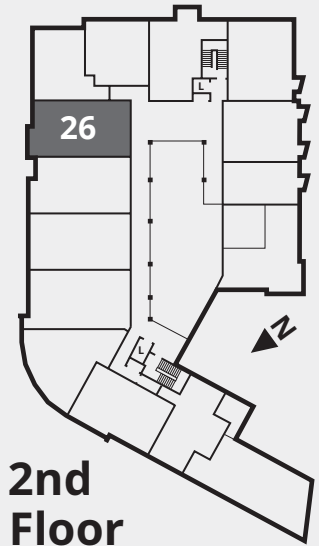

honeybourne gate **hg**

Two bedroom
apartment:

26

2nd
Floor

This layout also applies to apartments: 12 (1st floor), 38 (3rd floor) and 50 (4th floor).

Total internal floor area: **84.7m²**

Living Room

6.20 x 3.60m (20'4" x 11'10")

Kitchen

2.40 x 2.15m (7'11" x 7'1")

Bedroom 1

5.40 x 2.40m (17'9" x 7'11")

Bedroom 2

3.35 x 2.45m (11' x 8')