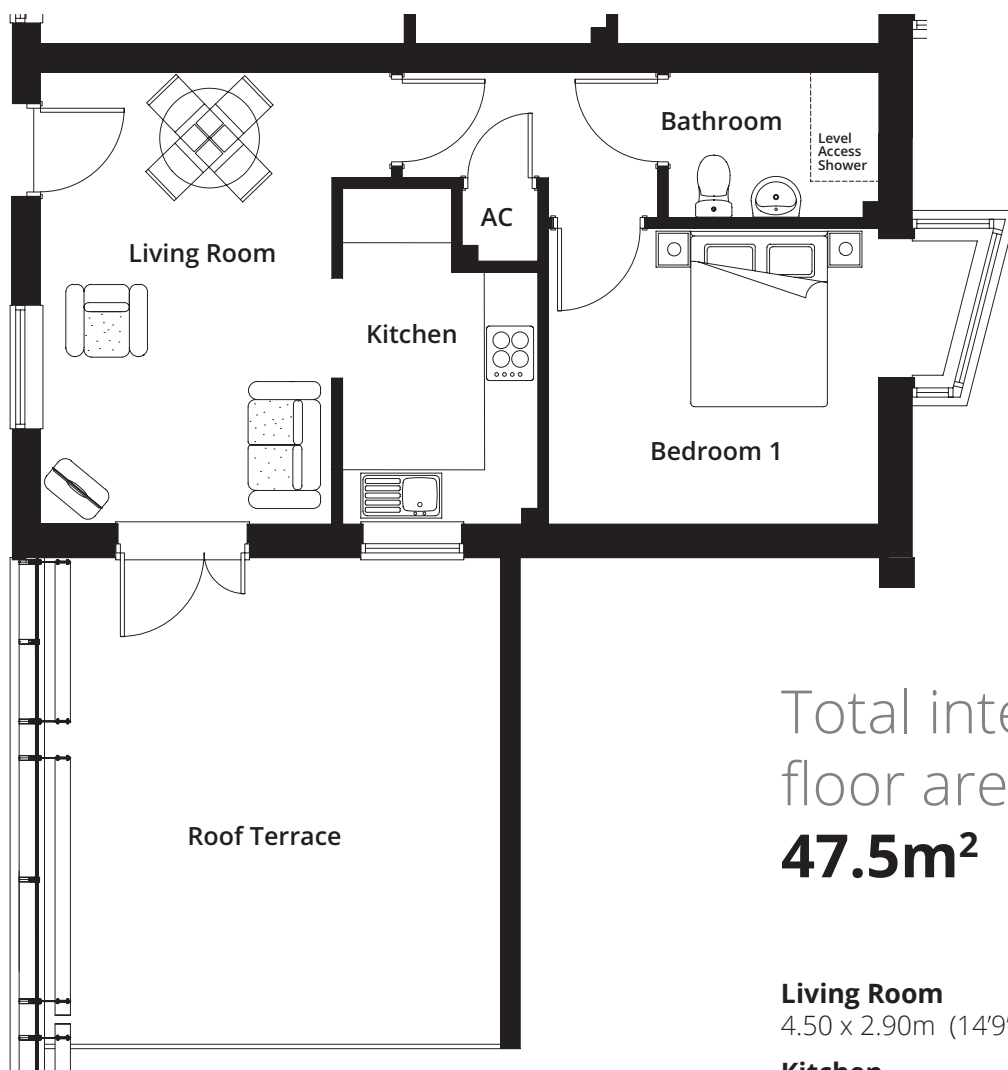

honeybourne
gate **hg**

One bedroom
apartment:

32

**2nd
Floor**

Total internal
floor area:
47.5m²

Living Room

4.50 x 2.90m (14'9" x 9'6")

Kitchen

3.30 x 1.90m (10'10" x 6'3")

Bedroom 1

3.25 x 2.95m (10'8" x 9'8")