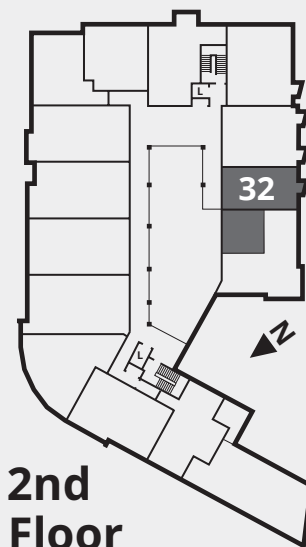

honeybourne
gate **hg**

One bedroom
apartment:

32

**2nd
Floor**

Total internal
floor area:
47.5m²

Living Room

4.50 x 2.90m (14'9" x 9'6")

Kitchen

3.30 x 1.90m (10'10" x 6'3")

Bedroom 1

3.25 x 2.95m (10'8" x 9'8")