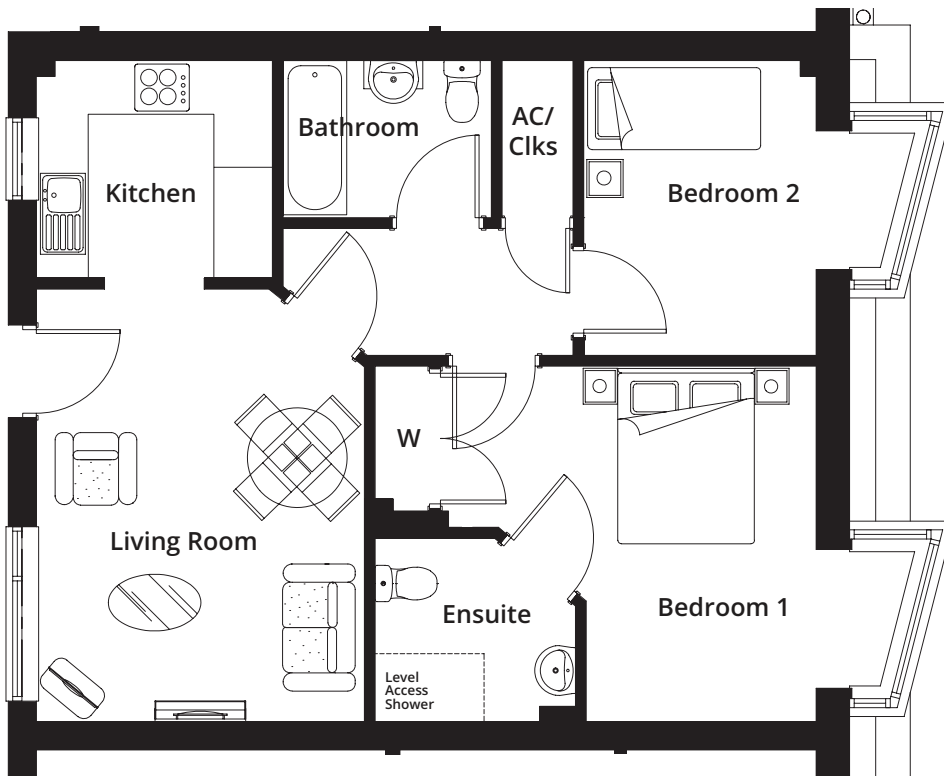

honeybourne gate **hg**

Two bedroom
apartment:

43

Total internal floor area: **65.4m²**

Living Room

4.30 x 3.20m (14'1" x 10'6")

Kitchen

2.35 x 2.15m (7'8" x 7'1")

Bedroom 1

3.50 x 3.05m (11'6" x 10')

Bedroom 2

3.85 x 2.95m (12'8" x 9'8")