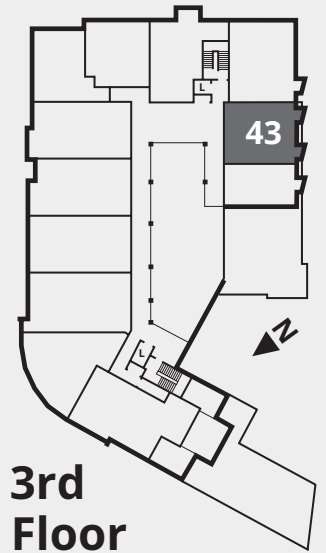

honeybourne gate **hg**

Two bedroom
apartment:

43

Total internal floor area: **65.4m²**

Living Room

4.30 x 3.20m (14'1" x 10'6")

Kitchen

2.35 x 2.15m (7'8" x 7'1")

Bedroom 1

3.50 x 3.05m (11'6" x 10')

Bedroom 2

3.85 x 2.95m (12'8" x 9'8")