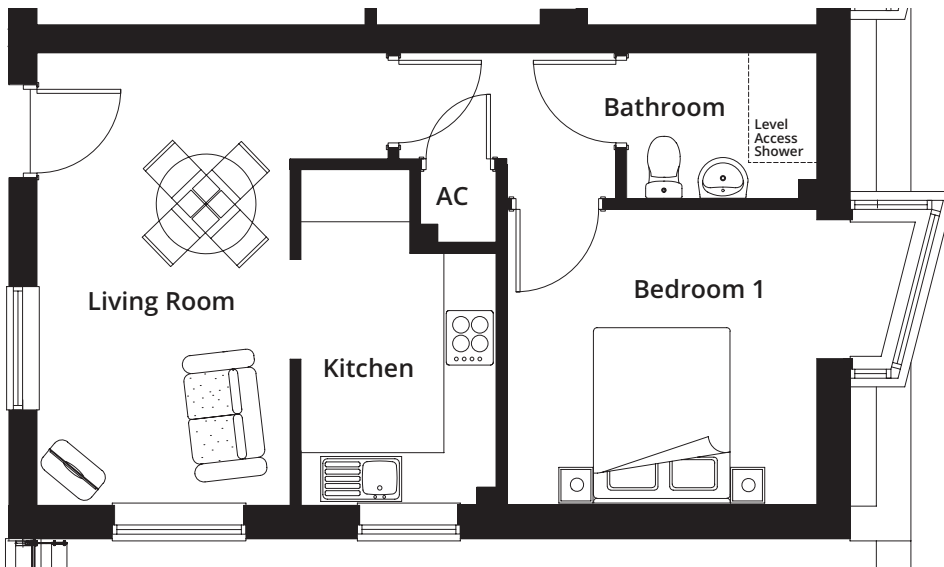

honeybourne gate **hg**

One bedroom
apartment:

44

**3rd
Floor**

Total internal floor area: **44.2m²**

Living Room

4.55 x 2.50m (14'11" x 8'2")

Kitchen

3.30 x 1.95m (10'10" x 6'5")

Bedroom 1

4.04 x 2.95m (13'3" x 9'8")