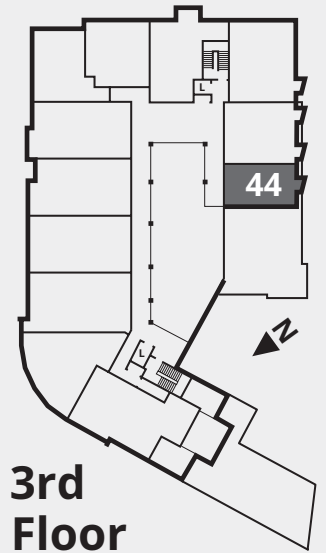

honeybourne gate **hg**

One bedroom
apartment:

44

**3rd
Floor**

Total internal floor area: **44.2m²**

Living Room

4.55 x 2.50m (14'11" x 8'2")

Kitchen

3.30 x 1.95m (10'10" x 6'5")

Bedroom 1

4.04 x 2.95m (13'3" x 9'8")