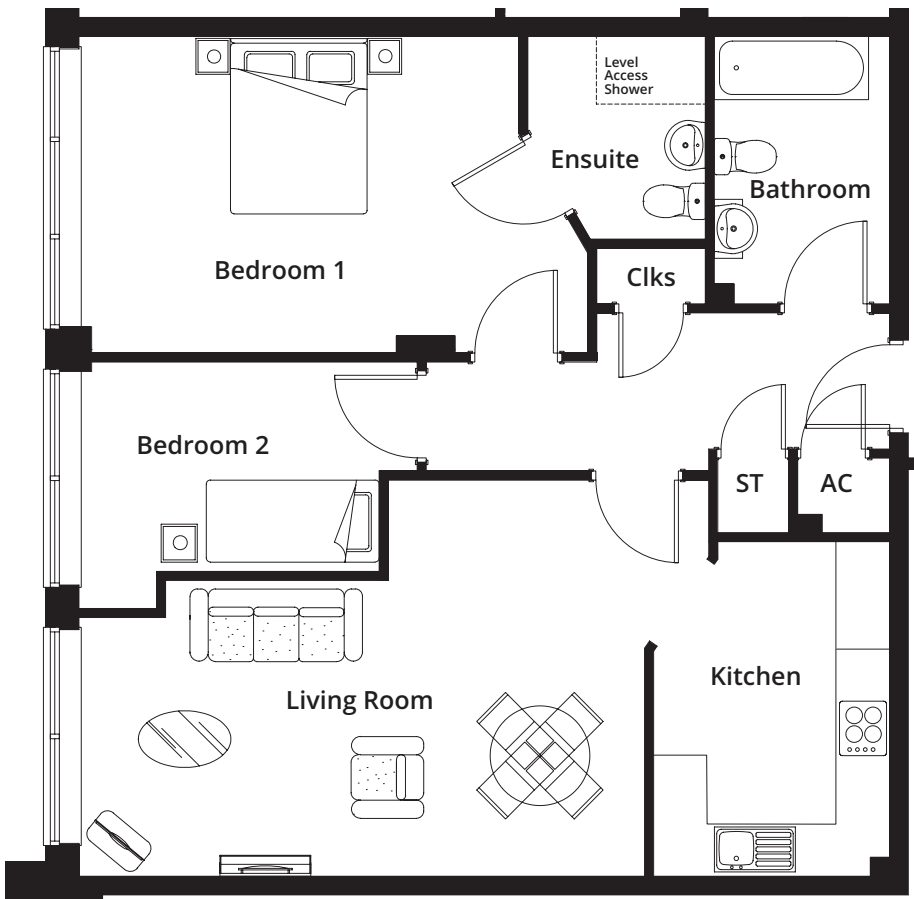

honeybourne gate **hg**

Two bedroom
apartment:

1

Total internal
floor area:

79.8m²

Living Room

5.60 x 3.95m (18'4" x 12'11")

Kitchen

3.30 x 2.35m (10'10" x 7'8")

Bedroom 1

4.98 x 3.15m (16'4" x 10'4")

Bedroom 2

2.90 x 2.11m (9'6" x 6'11")