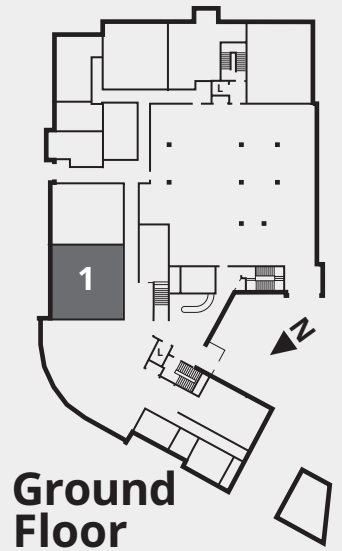

honeybourne gate **hg**

Two bedroom
apartment:

1

Total internal
floor area:

79.8m²

Living Room

5.60 x 3.95m (18'4" x 12'11")

Kitchen

3.30 x 2.35m (10'10" x 7'8")

Bedroom 1

4.98 x 3.15m (16'4" x 10'4")

Bedroom 2

2.90 x 2.11m (9'6" x 6'11")