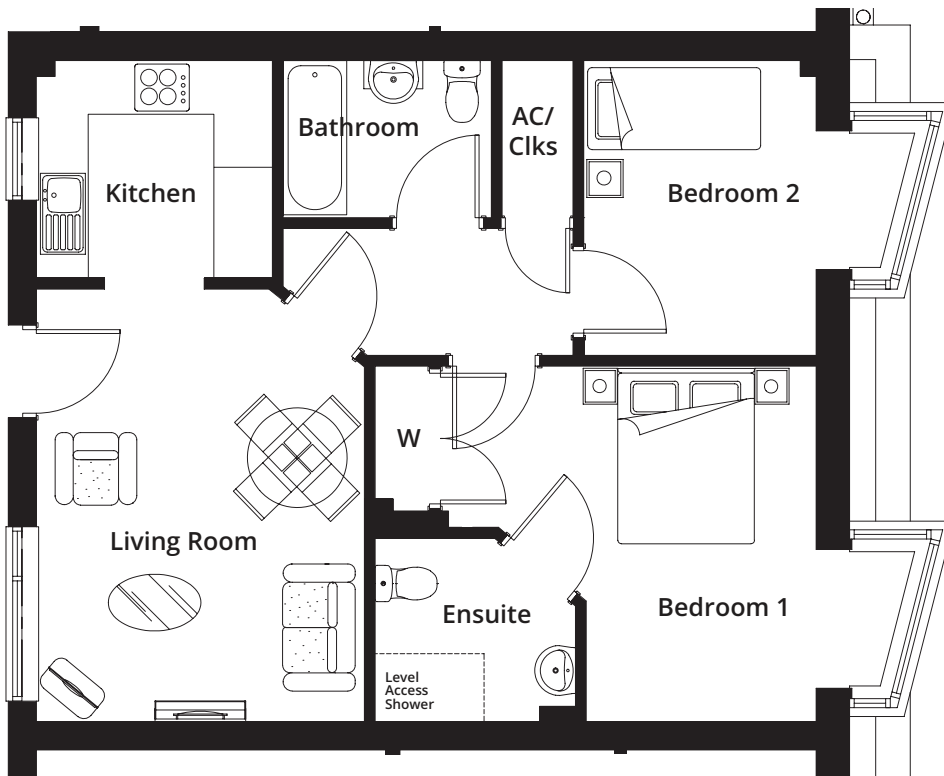

honeybourne gate **h g**

Two bedroom
apartment:

43

Total internal floor area: **65.4m²**

Living Room

4.30 x 3.20m (14'1" x 10'6")

Kitchen

2.35 x 2.15m (7'8" x 7'1")

Bedroom 1

3.50 x 3.05m (11'6" x 10')

Bedroom 2

3.85 x 2.95m (12'8" x 9'8")