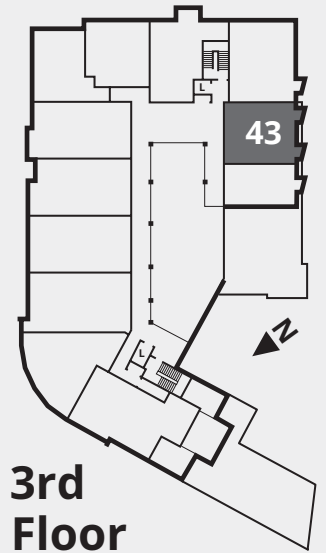

honeybourne gate **h g**

Two bedroom
apartment:

43

Total internal floor area: **65.4m²**

Living Room

4.30 x 3.20m (14'1" x 10'6")

Kitchen

2.35 x 2.15m (7'8" x 7'1")

Bedroom 1

3.50 x 3.05m (11'6" x 10')

Bedroom 2

3.85 x 2.95m (12'8" x 9'8")