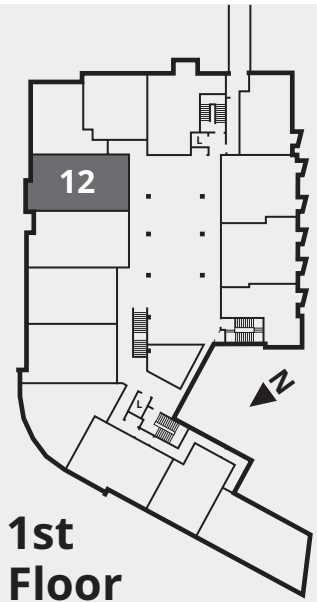

honeybourne gate **hg**

Two bedroom  
apartment:

12

This layout also applies to apartments: 26 (2nd floor), 38 (3rd floor) and 50 (4th floor).

Total internal floor area: **84.7m<sup>2</sup>**

**Living Room**

6.20 x 3.60m (20'4" x 11'10")

**Kitchen**

2.40 x 2.15m (7'11" x 7'1")

**Bedroom 1**

5.40 x 2.40m (17'9" x 7'11")

**Bedroom 2**

3.35 x 2.45m (11' x 8')