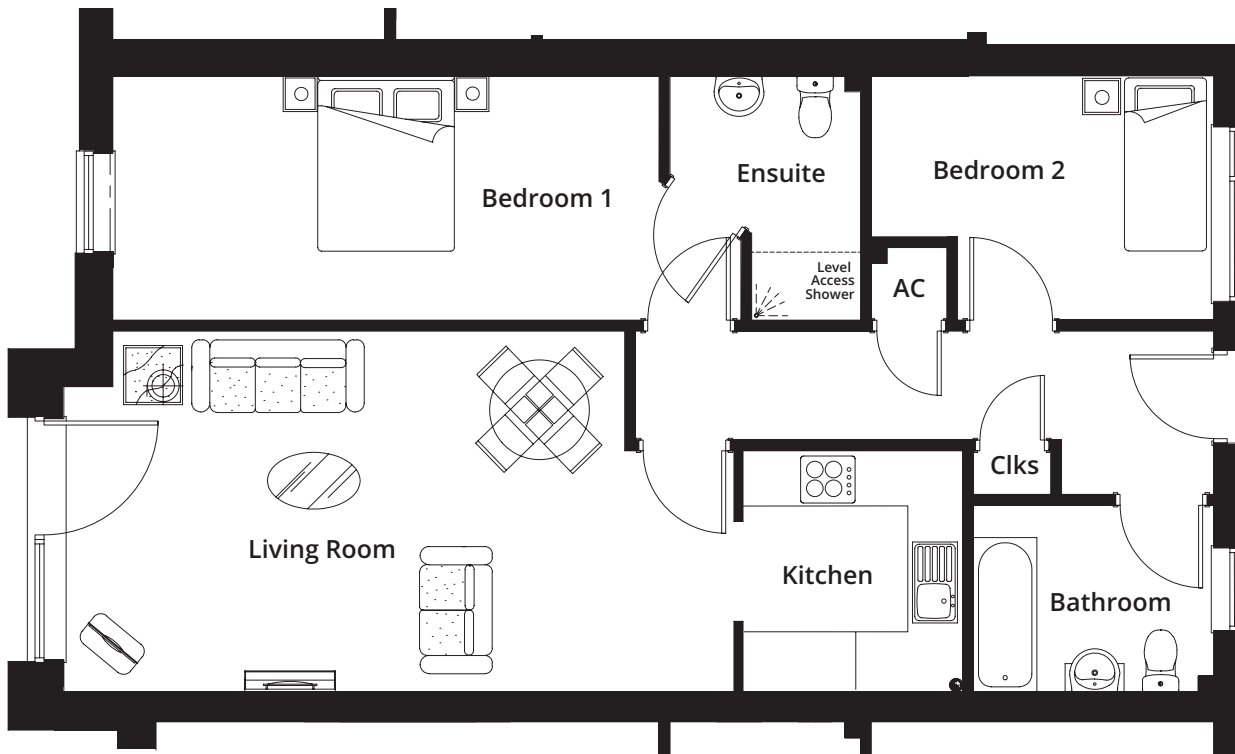

honeybourne gate **hg**

Two bedroom  
apartment:

12

This layout also applies to apartments: 26 (2nd floor), 38 (3rd floor) and 50 (4th floor).

Total internal floor area: **84.7m<sup>2</sup>**

**Living Room**

6.20 x 3.60m (20'4" x 11'10")

**Kitchen**

2.40 x 2.15m (7'11" x 7'1")

**Bedroom 1**

5.40 x 2.40m (17'9" x 7'11")

**Bedroom 2**

3.35 x 2.45m (11' x 8')