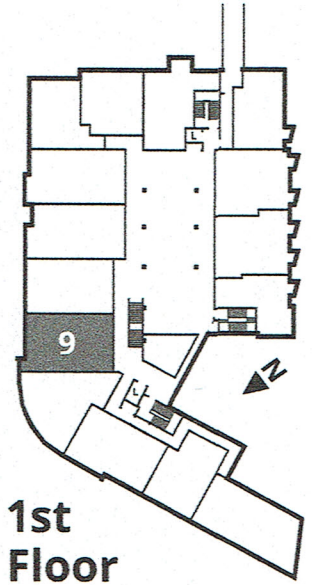

honeybourne gate hg

Two bedroom apartment:

9

1st Floor

Total internal floor area: **80.6m²**

Living Room

5.30 x 3.75 (17'5" x 12'4")

Kitchen

2.60 x 2.20 (8'6" x 7'3")

Bedroom 1

5.15 x 2.60 (16'11" x 8'6")

Bedroom 2

3.35 x 2.60 (11' x 8'6")