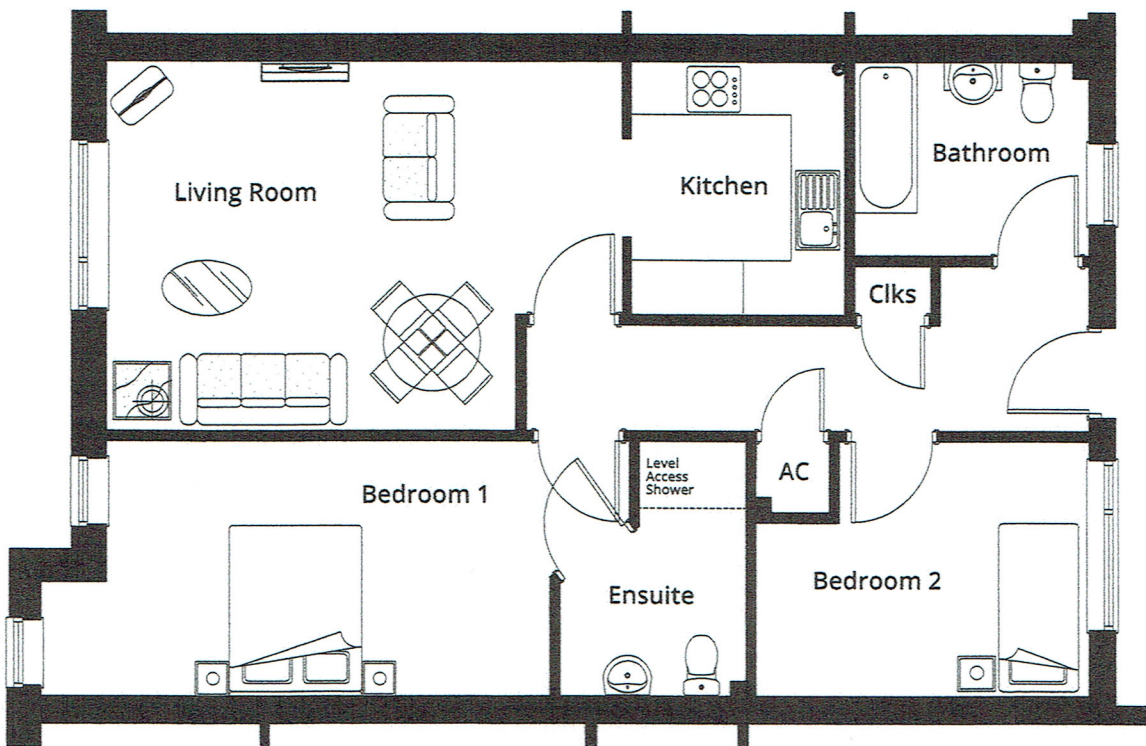

honeybourne gate hg

Two bedroom apartment:

9

1st Floor

Total internal floor area: **80.6m²**

Living Room

5.30 x 3.75 (17'5" x 12'4")

Kitchen

2.60 x 2.20 (8'6" x 7'3")

Bedroom 1

5.15 x 2.60 (16'11" x 8'6")

Bedroom 2

3.35 x 2.60 (11' x 8'6")